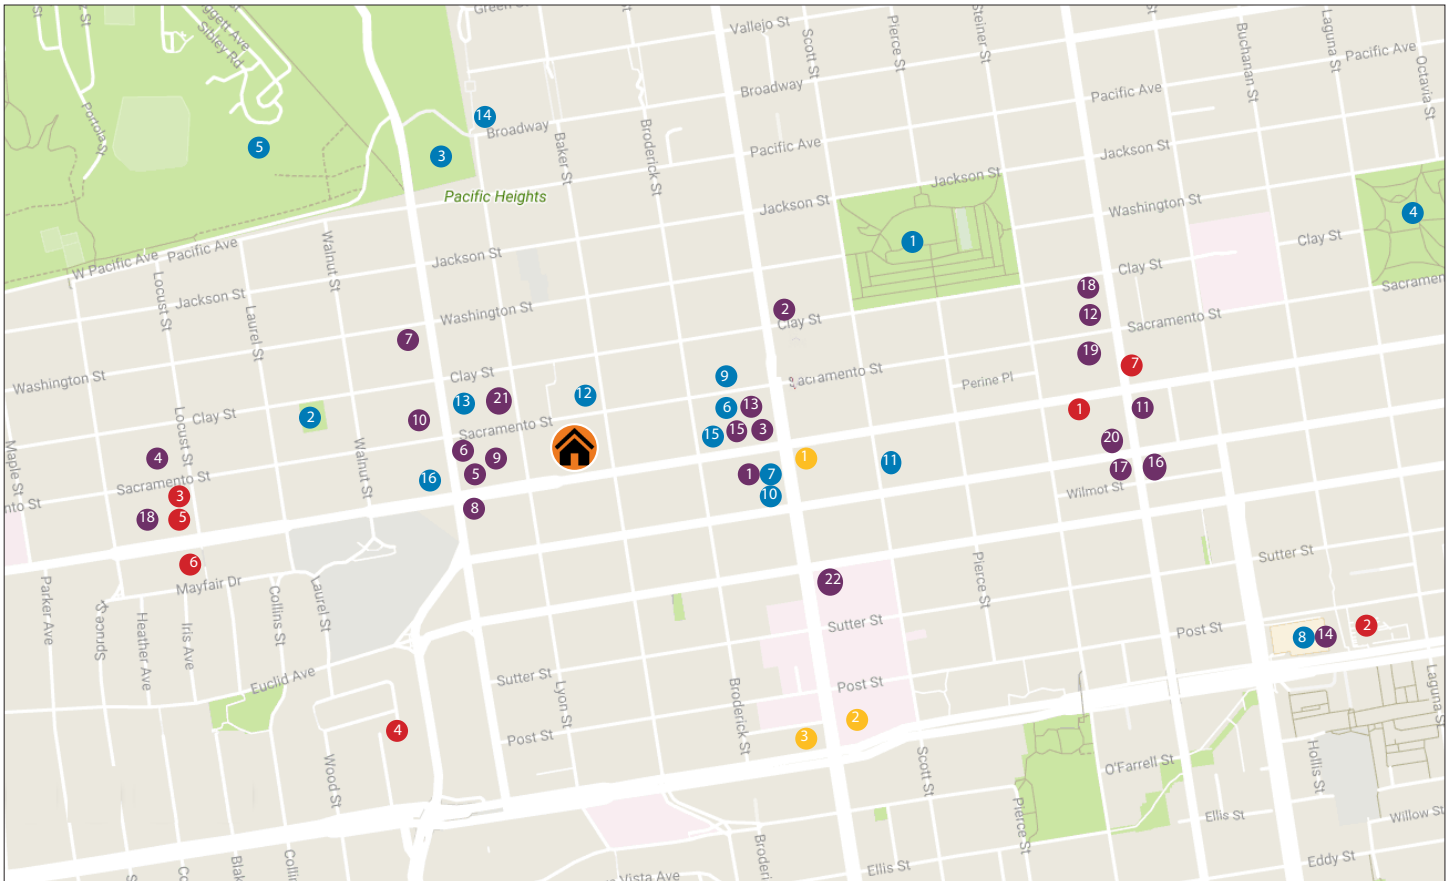

3014 CALIFORNIA STREET NEIGHBORHOOD AMENITIES

● RESTAURANT & COFFEE ● RECREATIONAL & FITNESS ● GROCERIES & ERRANDS

- 1. b. Patisserie
- 2. B on the Go
- 3. Bumblebee Bakeshop
- 4. Spruce
- 5. Osteria
- 6. Nico
- 7. Garibaldi's
- 8. Ella's
- 9. Swank Cocktail Bar & Lounge
- 10. Smokin' Warehouse
- 11. The Grove - Fillmore
- 12. Jane
- 13. Scopo Divino
- 14. Marufuku Ramen
- 15. Tataki
- 16. Woodhouse Fish Company
- 17. SPQR
- 18. Peet's Coffee
- 19. Pizzeria Delfina
- 20. La Boulangerie de San Francisco
- 21. Sorrel
- 22. San Francisco Athletic Club

- 1. Alta Plaza Playground
- 2. Laurel Hill Playground
- 3. Julius Kahn Park
- 4. Lafayette Park
- 5. The Presidio / Presidio Golf Course
- 6. Move-SF
- 7. Yoga Work SF
- 8. Kabuki Theater
- 9. Goldilocks Training
- 10. Core40
- 11. KOB Pilates
- 12. Presidio Branch Library
- 13. Vogue Theater
- 14. Lyon Street Steps
- 15. Mindful Body
- 16. JCCSF

- 1. Mollie Stone's
- 2. Nijiya Market
- 3. Bryan's Grocery
- 4. Trader Joe's
- 5. Cal-Mart Super Market
- 6. Laurel Village Shops (Book Inc, Gap, etc.)
- 7. Fillmore Shops (Rag & bone, NARS, Ralph Lauren, etc.)

● TRANSPORTATION

- 1. Bus Number: 1 - California; 1BX - California B Express; 2 - Clement
- 2. Bus Number: 31BX - Balboa B Express ; 38BX - Geary B Express
- 3. Apple Shuttle Bus

www.3014California.com

RON ABTA | 415.595.7661 | Ron@AbtaGroup.com | DRE 01090426